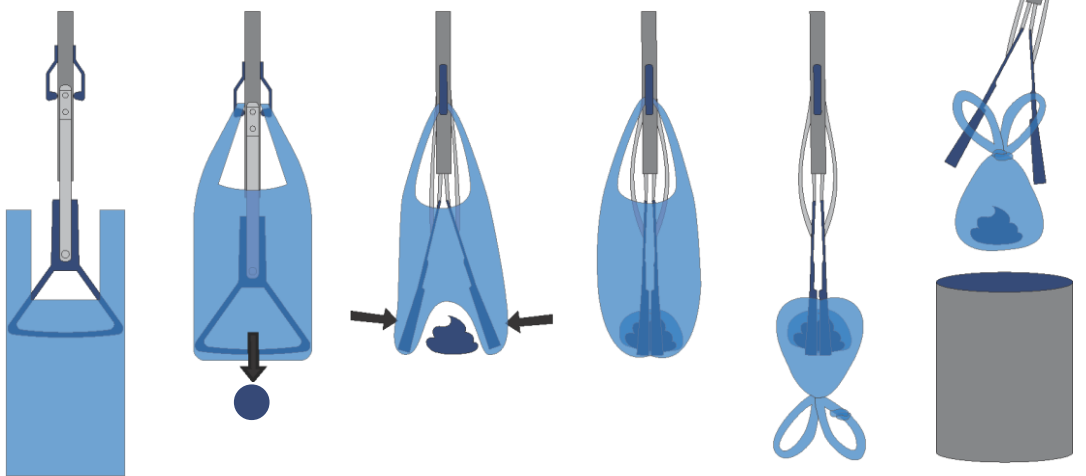

Dog-Bag-It Pooper Scooper

Reach It
Bag It
Trash It

No Touch
No Smell
No Mess
No Stress

One Trigger Pull and Your Pet's Mess is Bagged!

- Effortlessly pick up after your pet with one squeeze of a trigger
- Place a bag over the tool and clip on the handles (and load multiple bags at once)
- Position bag over waste target, press down, and pull the trigger. Lock the grip shut, or continue to hold the bag closed with trigger
- Unclip the handles, invert the bag, and tie shut to lock in odors

Other Great Features

- Lightweight aluminum design
- Hook & loop strap hanging feature
- Folds in half for easy carrying
- Self-standing design
- 32" Reach, 19" collapsed length
- Patented design scooper