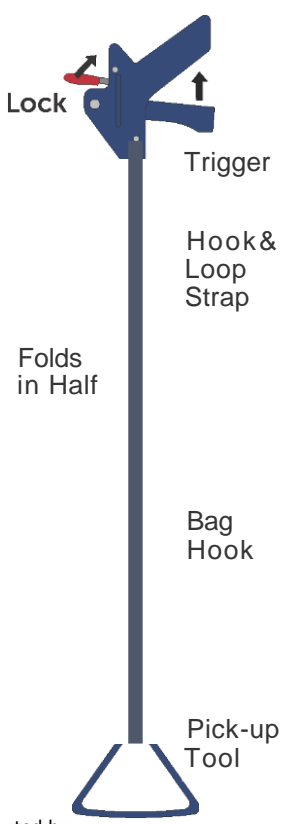

Dog-Bag-It Pooper Scooper

Reach It
Bag It
Trash It

No Touch
No Smell
No Mess
No Stress

One Trigger Pull and Your Pet's Mess is Bagged!

- Effortlessly pick up after your pet with one squeeze of a trigger
- Place a bag over the tool and clip on the handles (and load multiple bags at once)
- Position bag over waste target, press down, and pull the trigger. Lock the grip shut, or continue to hold the bag closed with trigger
- Unclip the handles, invert the bag, and tie shut to lock in odors

Other Great Features

- Lightweight aluminum design
- Hook & loop strap hanging feature
- Folds in half for easy carrying
- Self-standing design
- 32" Reach, 19" collapsed length
- Patented design scooper